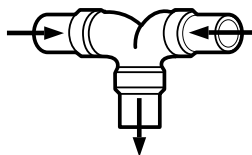

DOUBLE BEND KIT

- Connects intersecting hose ends together per indicated flow
- Includes three adapters