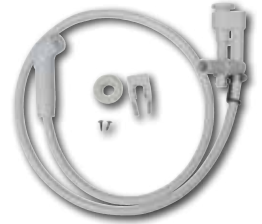

Vacuum Breaker & Hand Sprayer Kit

- Replaces vacuum breaker with hand sprayer on SeaLand®, Traveler®, VacuFlush® toilets.